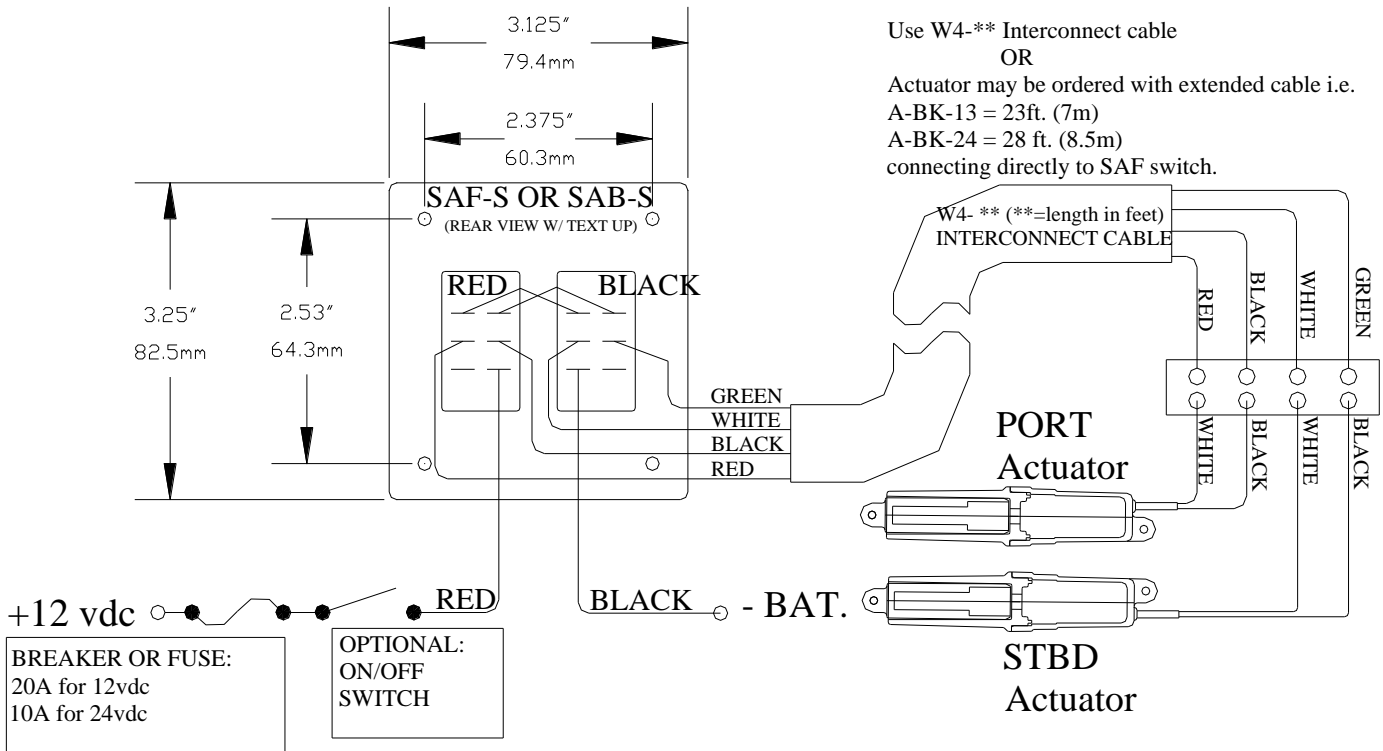

ROCKER SWITCH WIRING/INSTALLATION DIAGRAM

SPECIFICATIONS

Model Number	Display Color	Number of Stations	Overall Width	Overall Height	Mounting Hole Cutout (Height X Width)	DC Voltage	Fuse Size Power Input (1 Actuator per Tab)	Fuse Size Power Input (2 Actuators per Tab)	Rocker Switch Accessories	Replacement Switch (Individual)
SAF-SC (Flat Rocker)	Black	Single Station Only	3.125"/79.4mm	3.25"/82.5mm	2.25"/57mm X 2"/51mm	12/24	12vdc = 20 amp 24vdc = 10 amp	12vdc = 30 amp 24vdc = 20 amp	TI-8-B or TI-8-S LED Trim Indicator (-B=black, -S=Stainless)	SF-SC (2 per SAF-SC)
SAF-NSC (Flat Rocker)	Black	Dual Stations (Use 2 SAF-NSC)	3.125"/79.4mm	3.25"/82.5mm	2.25"/57mm X 2"/51mm	12/24	12vdc = 20 amp 24vdc = 10 amp	12vdc = 30 amp 24vdc = 20 amp	TI-8-B or TI-8-S LED Trim Indicator (-B=black, -S=Stainless)	SF-NSC (2 per SAF-NSC)
SAB-S (Bat Handle)	Black	Single Station Only	3.125"/79.4mm	3.25"/82.5mm	2.25"/57mm X 2"/51mm	12/24	12vdc = 20 amp 24vdc = 10 amp	12vdc = 30 amp 24vdc = 20 amp	TI-8-B or TI-8-S LED Trim Indicator (-B=black, -S=Stainless)	SB-S (2 per SAB-S)
SAB-NS (Bat Handle)	Black	Dual Stations (Use 2 SAB-NS)	3.125"/79.4mm	3.25"/82.5mm	2.25"/57mm X 2"/51mm	12/24	12vdc = 20 amp 24vdc = 10 amp	12vdc = 30 amp 24vdc = 20 amp	TI-8-B or TI-8-S LED Trim Indicator (-B=black, -S=Stainless)	SB-NS (2 per SAB-NS)