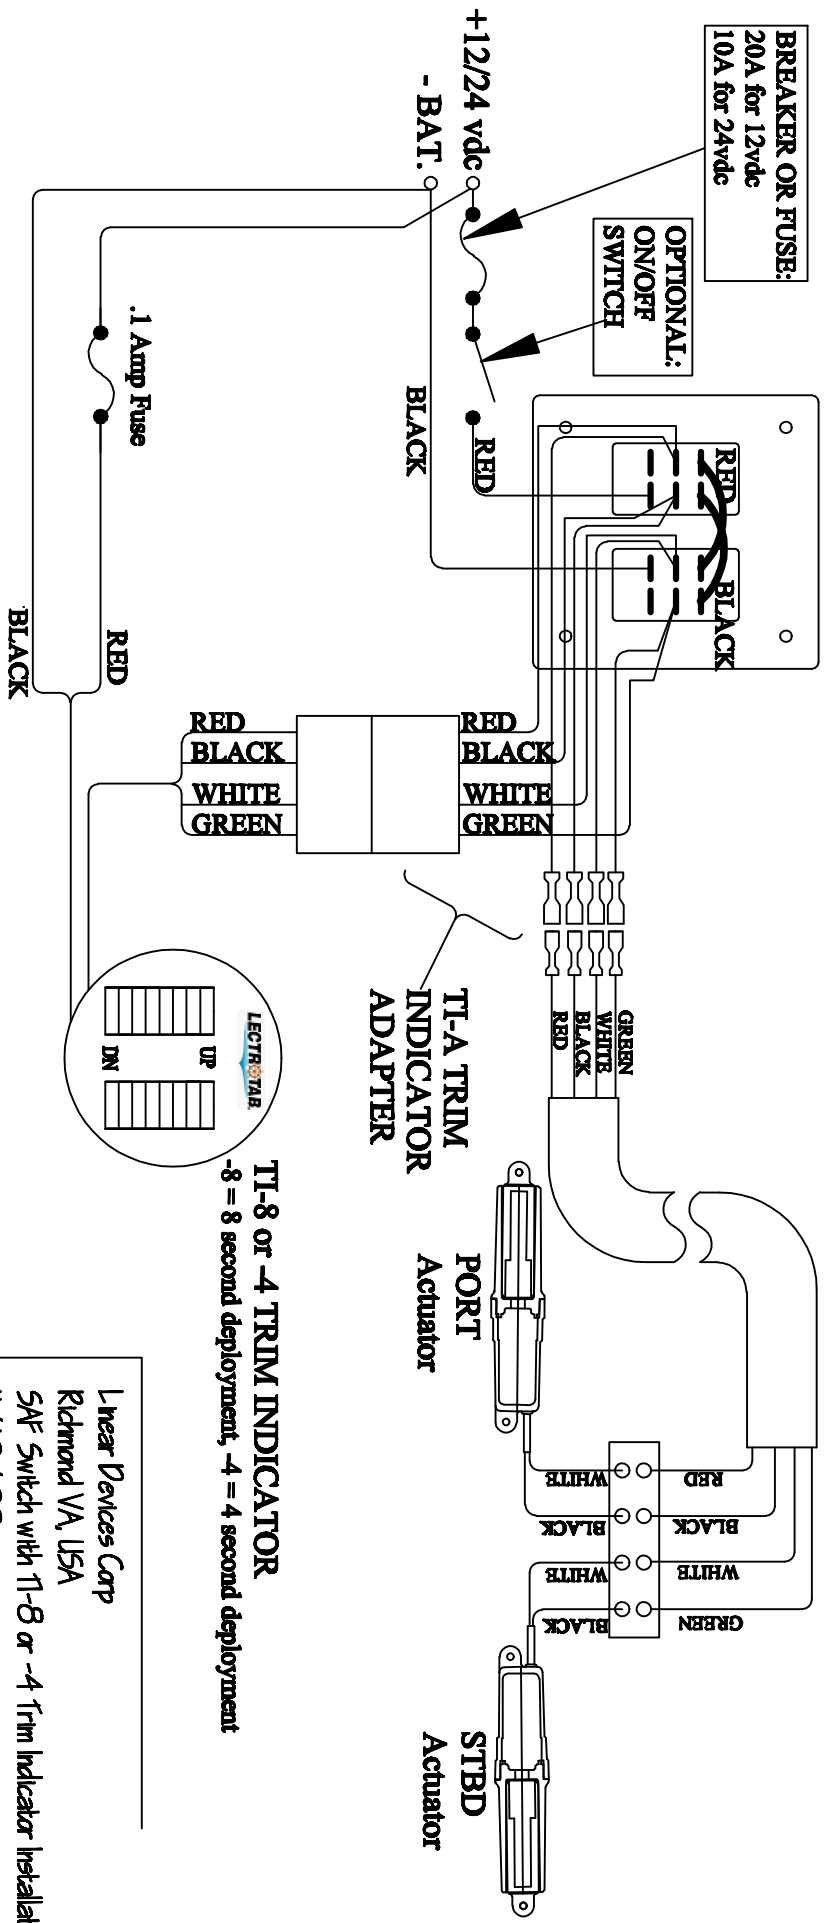

SAF-S OR SAB-S
(REAR VIEW W/ TEXT UP)

TI-8 or -4 TRIM INDICATOR
-8 = 8 second deployment, -4 = 4 second deployment

Lhear Devices Corp
Richmond VA, USA
SAF Switch with TI-8 or -4 Trim Indicator Installation
11/10/08