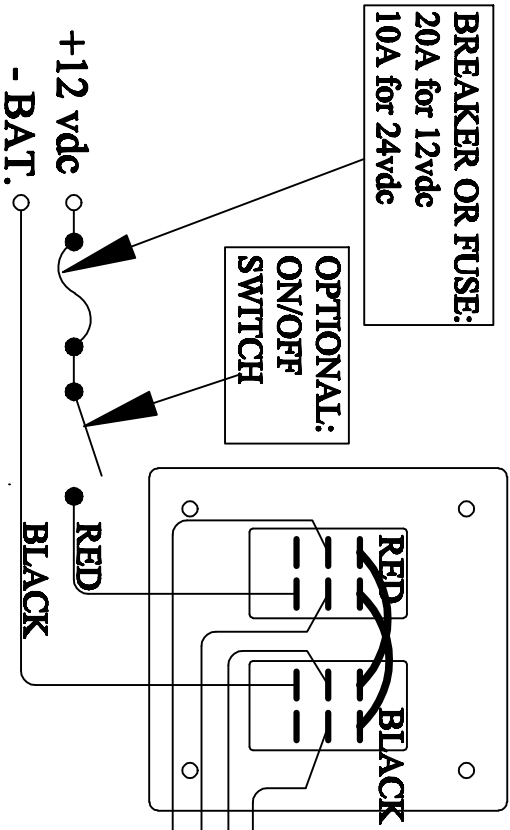

**SAF-S OR SAB-S
(REAR VIEW W/ TEXT UP)**

Use W4-** Interconnect cable

OR

Actuator may be ordered with extended cable i.e.

A-BK-13 = 23ft. (7m)

A-BK-24 = 24 ft. (8.5m)

connecting directly to SAF switch.